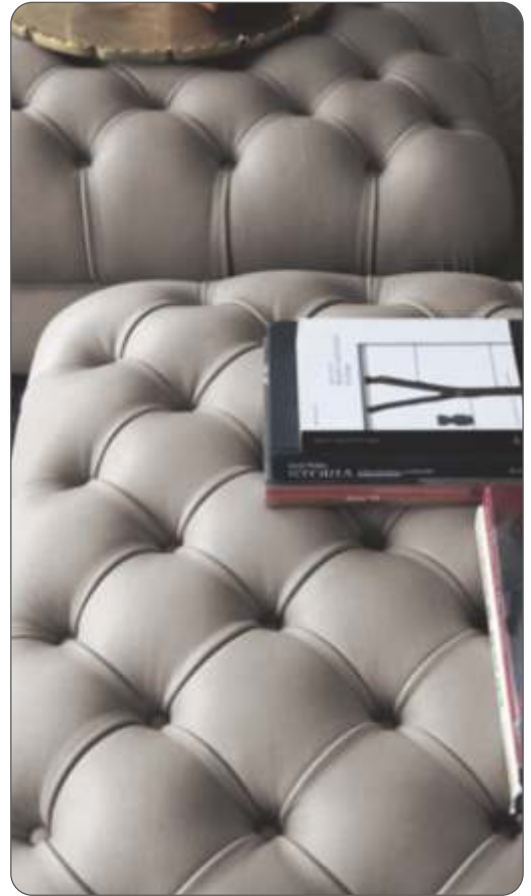

sarom™
combinations unexpected

ANTI SCRATCH PVC LEATHER

CHERRY

CHERRY | 709

CHERRY | 710

CHERRY | 708

CHERRY | 711

CHERRY | 707